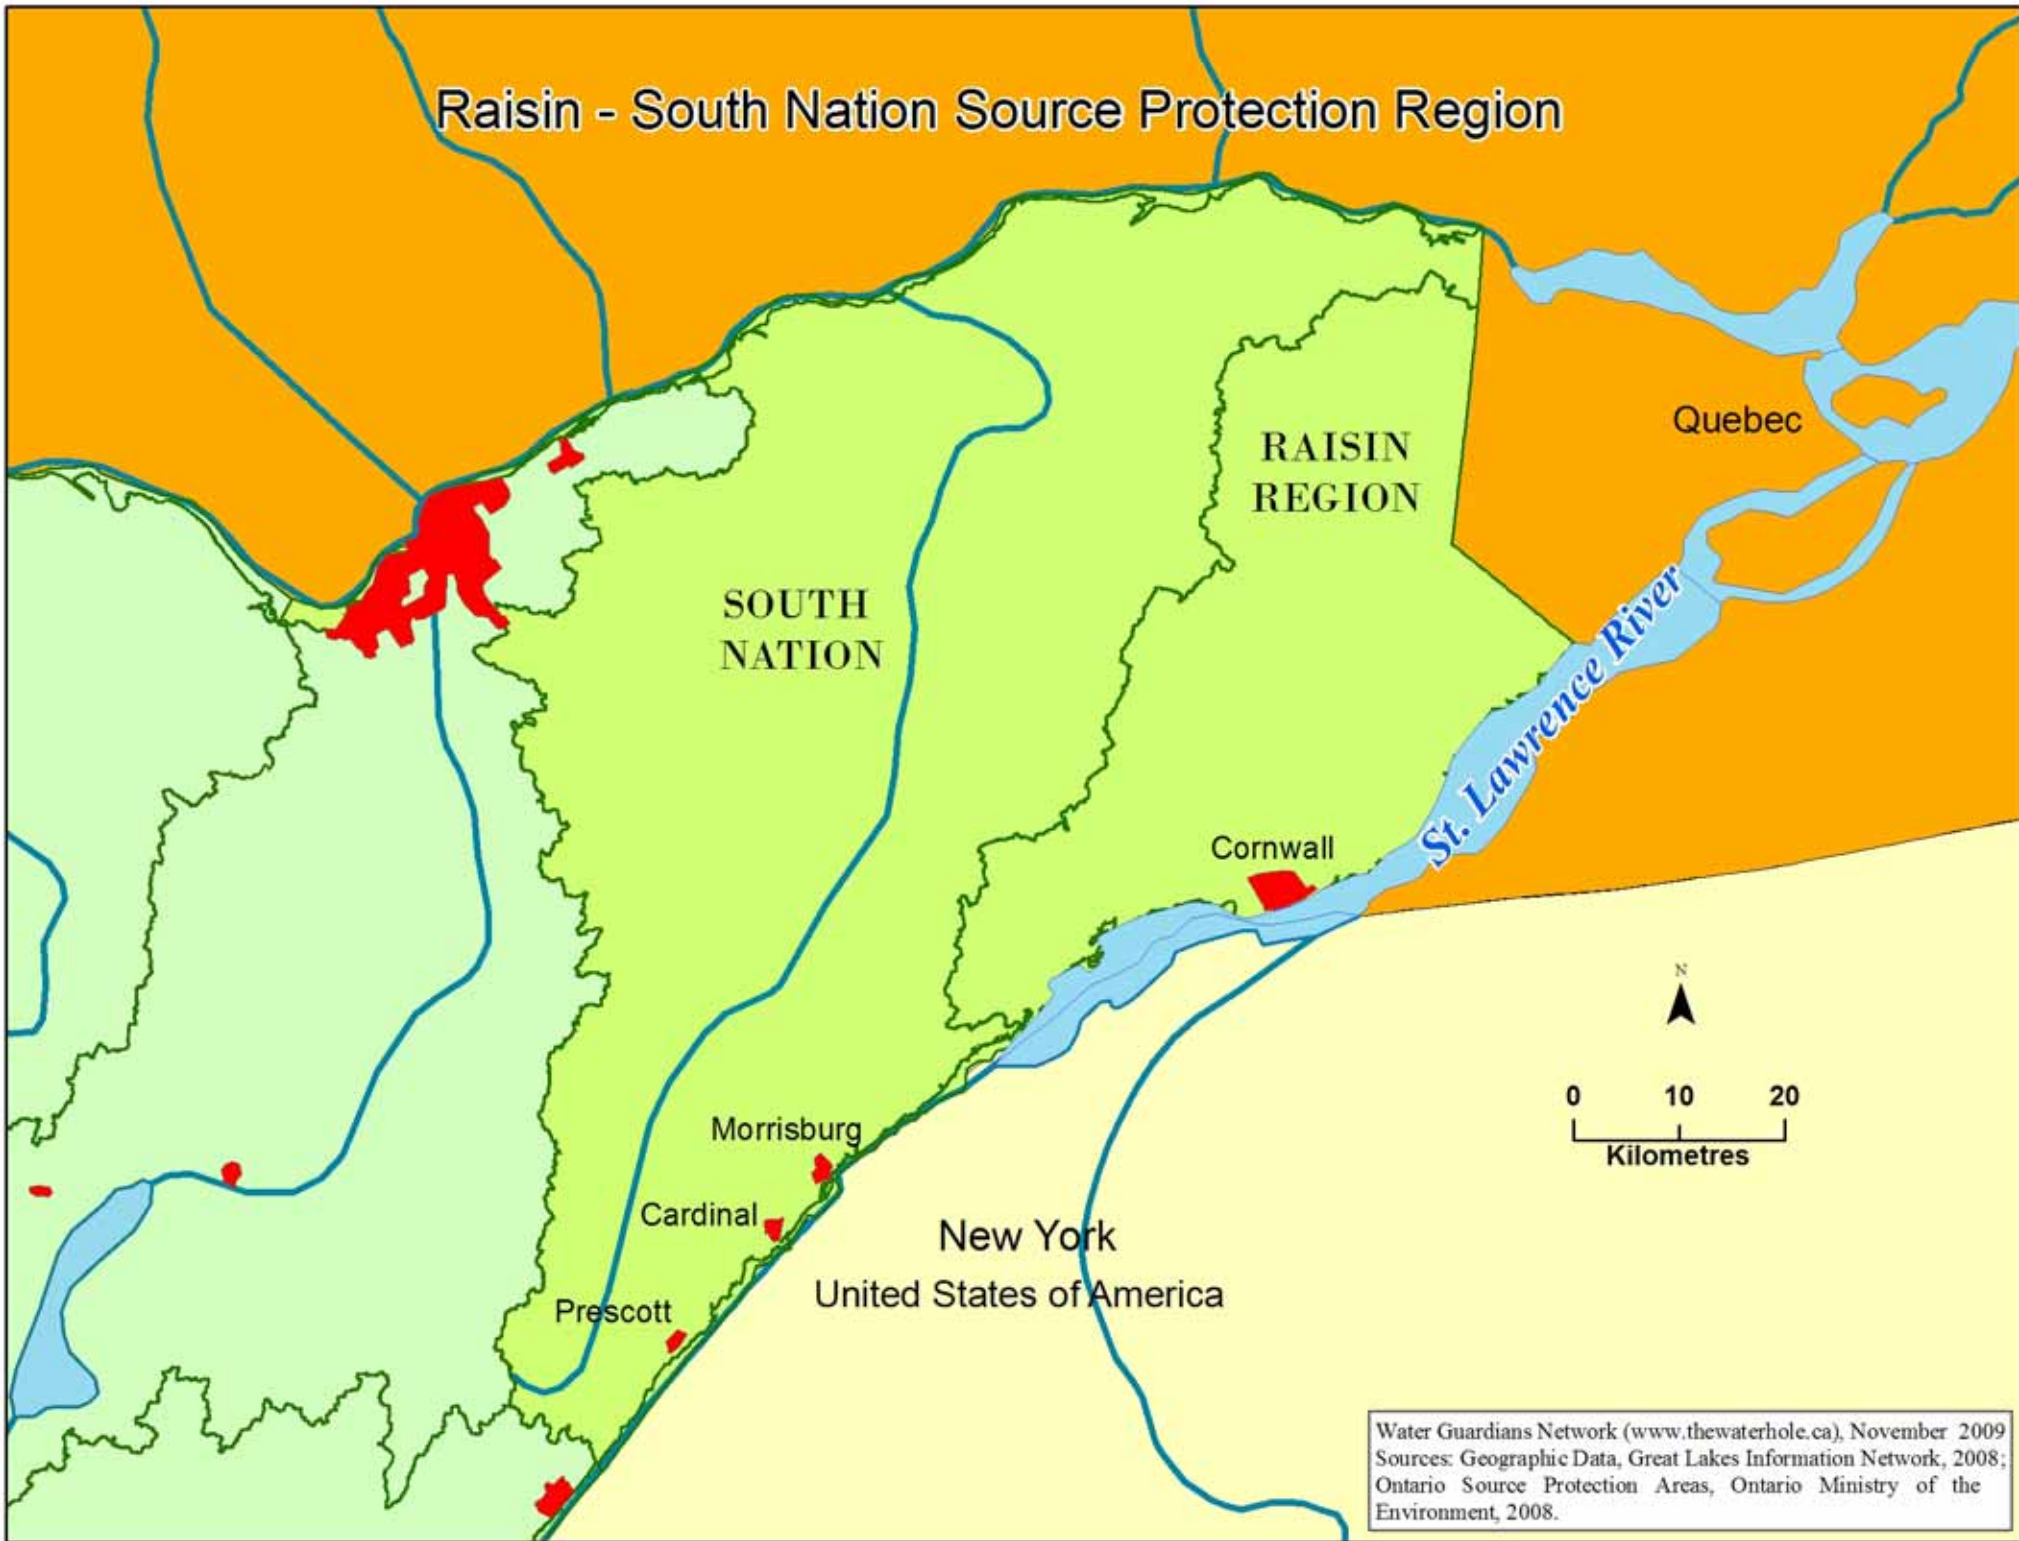

# Raisin - South Nation Source Protection Region

Water Guardians Network ([www.thewaterhole.ca](http://www.thewaterhole.ca)), November 2009  
Sources: Geographic Data, Great Lakes Information Network, 2008;  
Ontario Source Protection Areas, Ontario Ministry of the Environment, 2008.