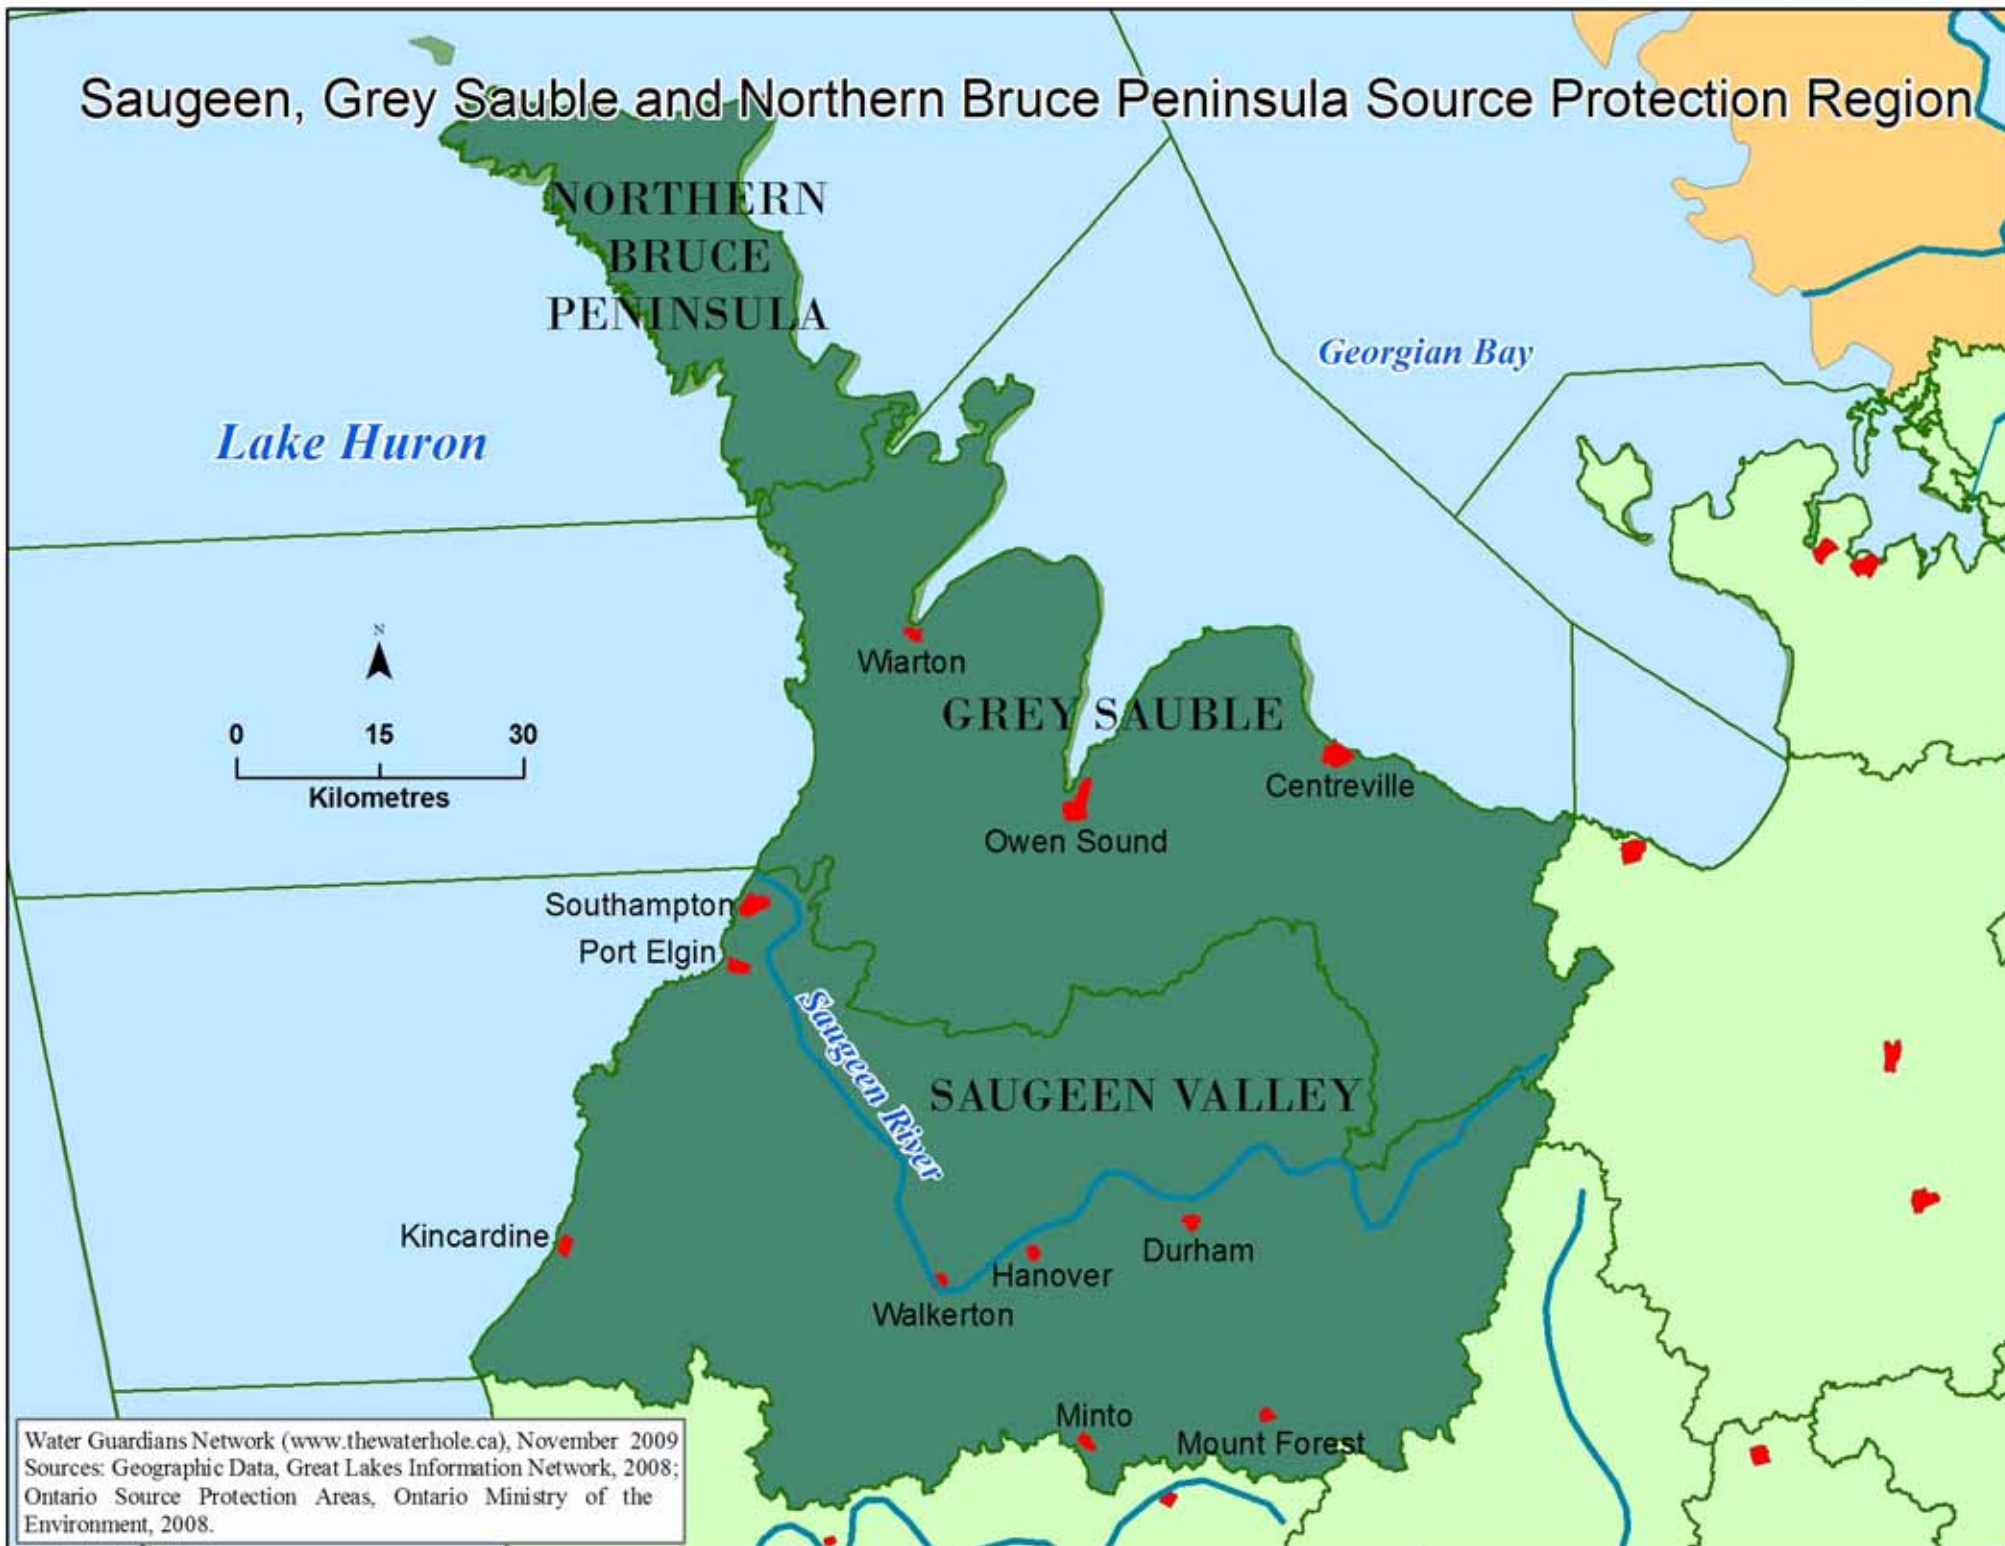

Saugeen, Grey Sauble and Northern Bruce Peninsula Source Protection Region

Water Guardians Network (www.thewaterhole.ca), November 2009
Sources: Geographic Data, Great Lakes Information Network, 2008;
Ontario Source Protection Areas, Ontario Ministry of the
Environment, 2008.