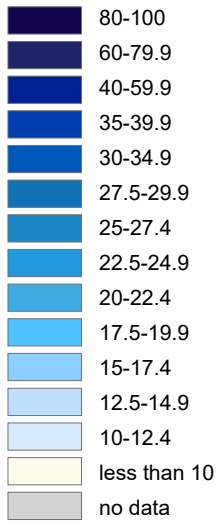

Percentage of the population meeting the Low Income Measure 2020

CARCINOGEN EMISSIONS 2020 (kgs)

CRITERIA AIR CONTAMINANT EMISSIONS 2020 (kgs)