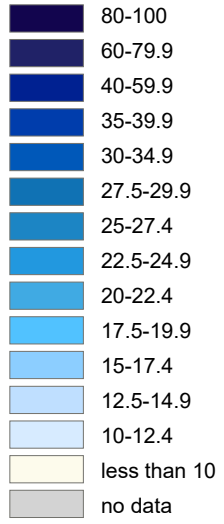

Percentage of the population meeting the Low Income Measure 2020

CRITERIA AIR CONTAMINANT EMISSIONS 2020 (kgs)

CARCINOGEN EMISSIONS 2020 (kgs)