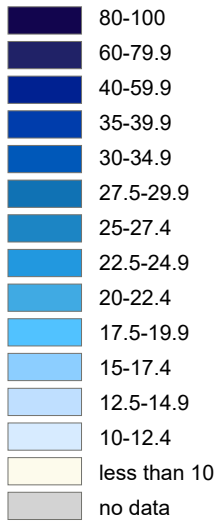

Percentage of the population meeting the Low Income Measure 2020

CRITERIA AIR CONTAMINANT EMISSIONS 2020 (kgs)

CARCINOGEN EMISSIONS 2020 (kgs)