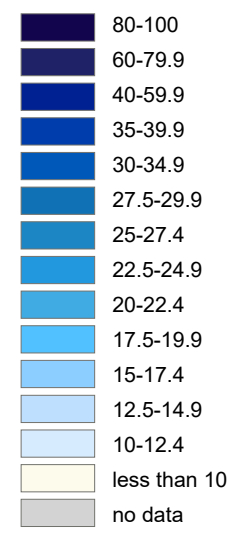

Percentage of the population meeting the Low Income Measure 2020

CARCINOGEN EMISSIONS 2020 (kgs)

CRITERIA AIR CONTAMINANT EMISSIONS 2020 (kgs)