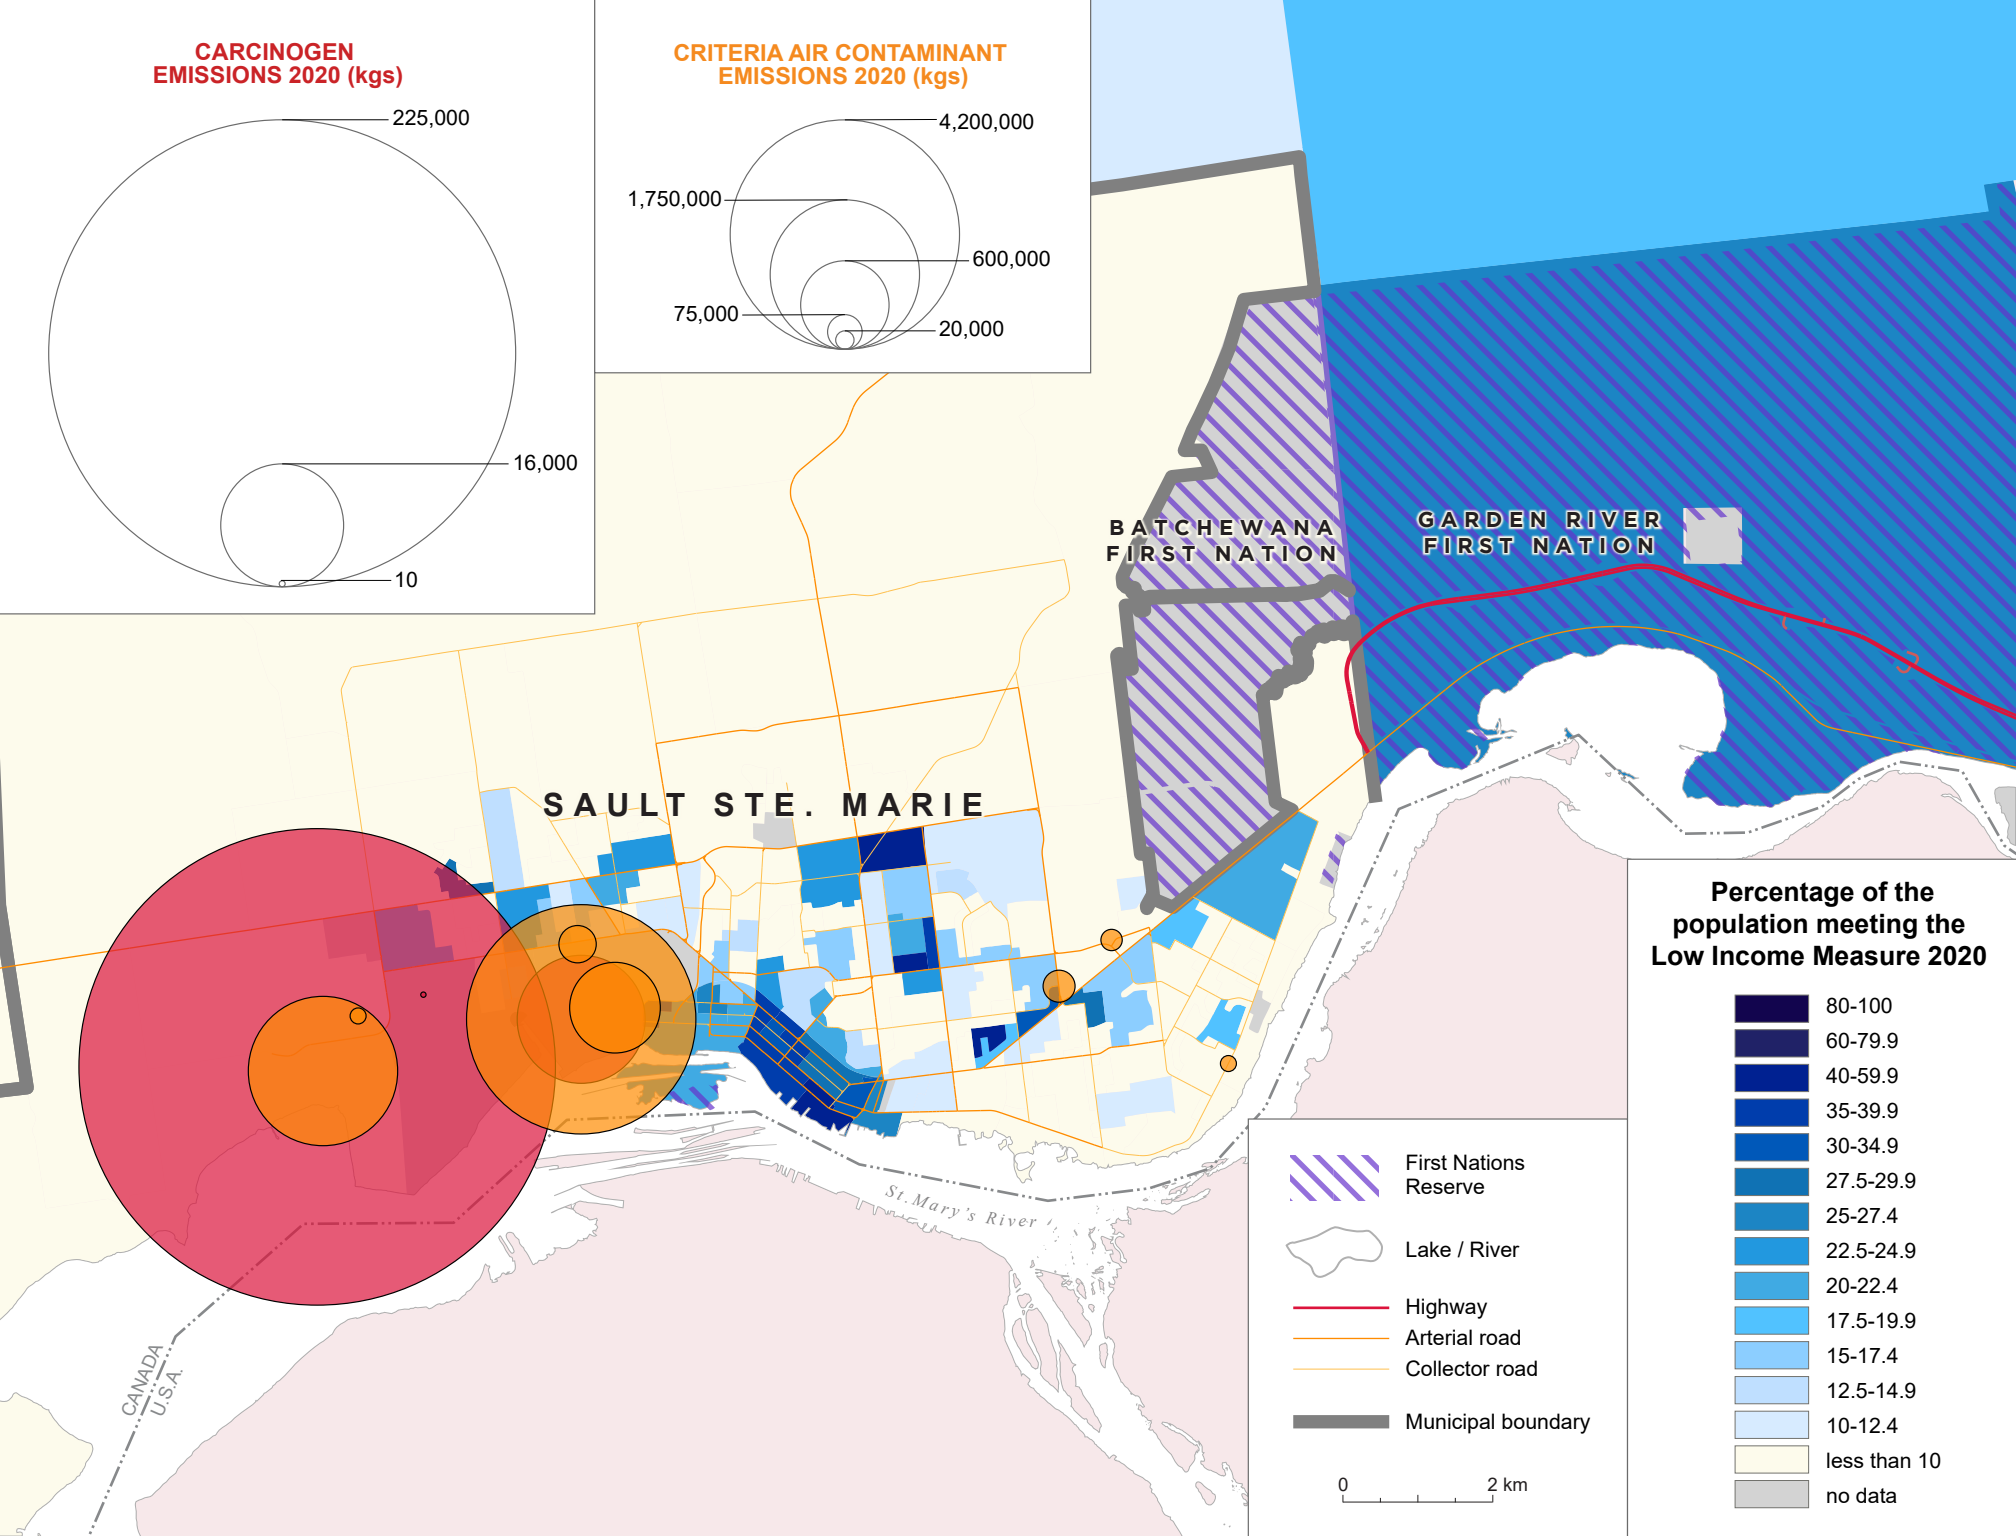

CARCINOGEN EMISSIONS 2020 (kgs)

CRITERIA AIR CONTAMINANT EMISSIONS 2020 (kgs)

SAULT STE. MARIE

BATCHEWANA FIRST NATION

GARDEN RIVER FIRST NATION

Percentage of the population meeting the Low Income Measure 2020

- First Nations Reserve
- Lake / River
- Highway
- Arterial road
- Collector road
- Municipal boundary

CANADA
U.S.A.

St. Mary's River