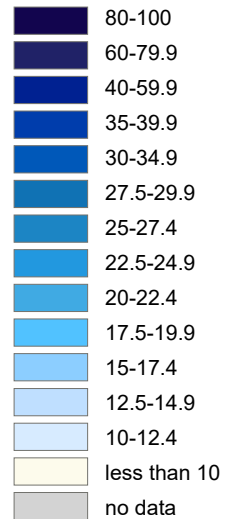

CARCINOGEN EMISSIONS 2020 (kgs)

CRITERIA AIR CONTAMINANT EMISSIONS 2020 (kgs)

SAULT STE. MARIE

BATCHEWANA FIRST NATION

GARDEN RIVER FIRST NATION

Percentage of the population meeting the Low Income Measure 2020