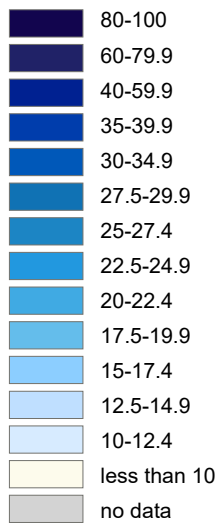

Percentage of the population meeting the Low Income Measure 2020

CARCINOGEN EMISSIONS 2020 (kgs)

CRITERIA AIR CONTAMINANT EMISSIONS 2020 (kgs)