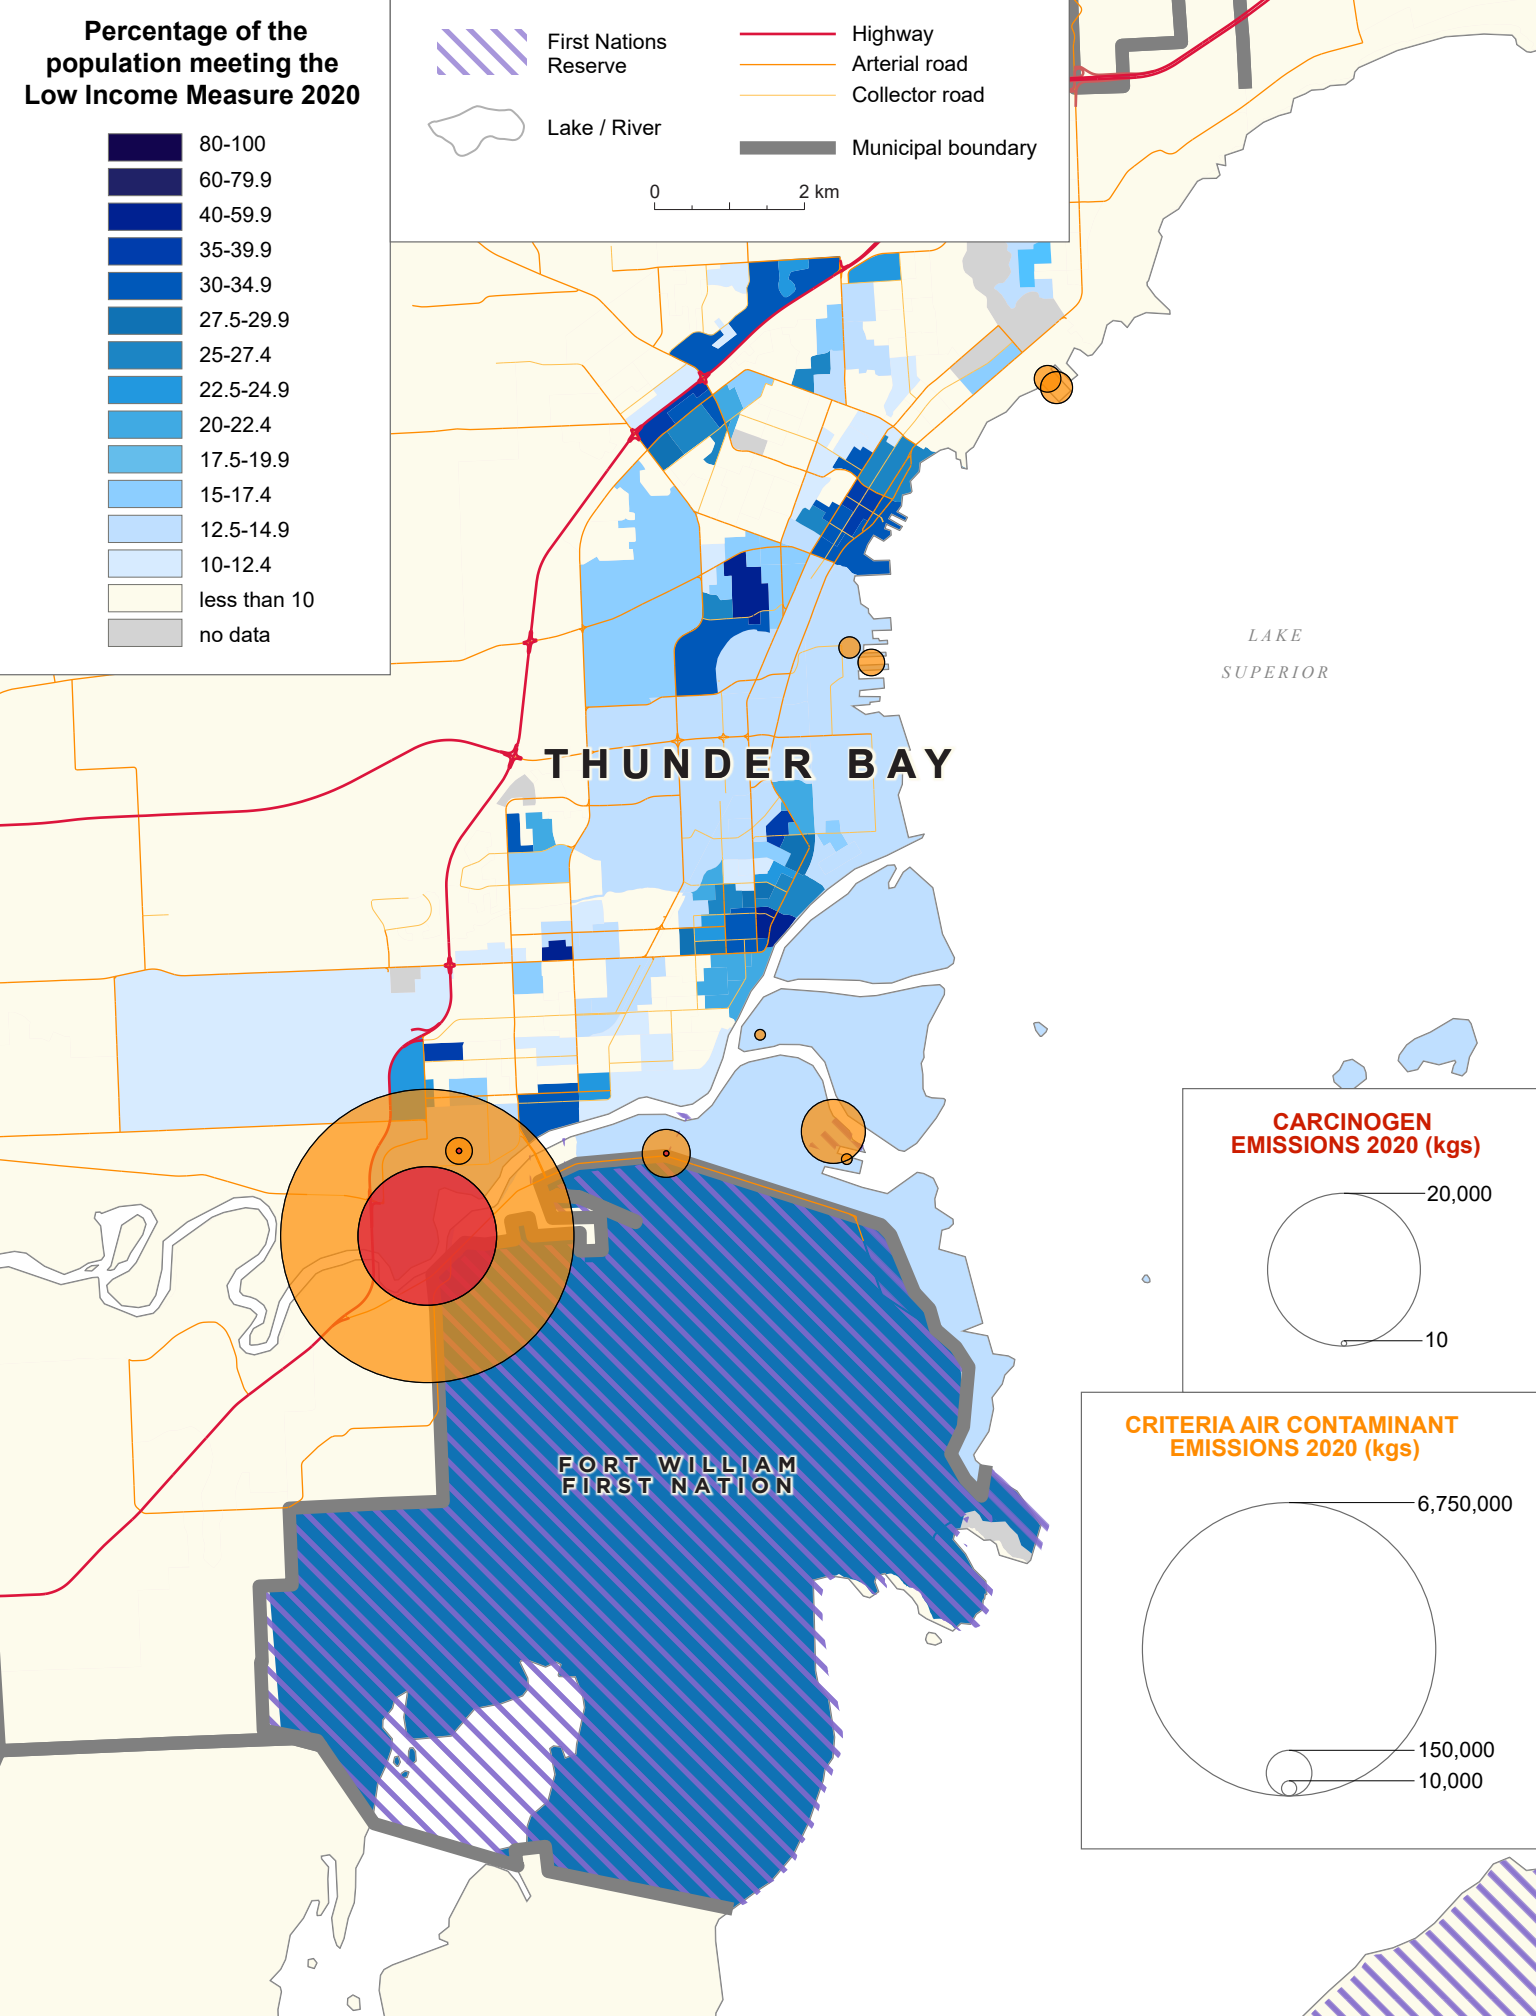

Percentage of the population meeting the Low Income Measure 2020

CARCINOGEN EMISSIONS 2020 (kgs)

CRITERIA AIR CONTAMINANT EMISSIONS 2020 (kgs)