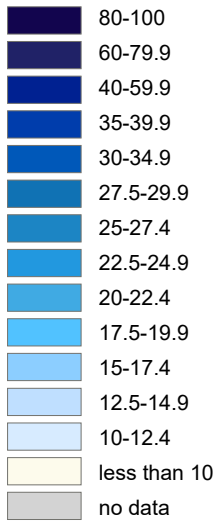

Percentage of the population meeting the Low Income Measure 2020

CARCINOGEN EMISSIONS 2020 (kgs)

CRITERIA AIR CONTAMINANT EMISSIONS 2020 (kgs)